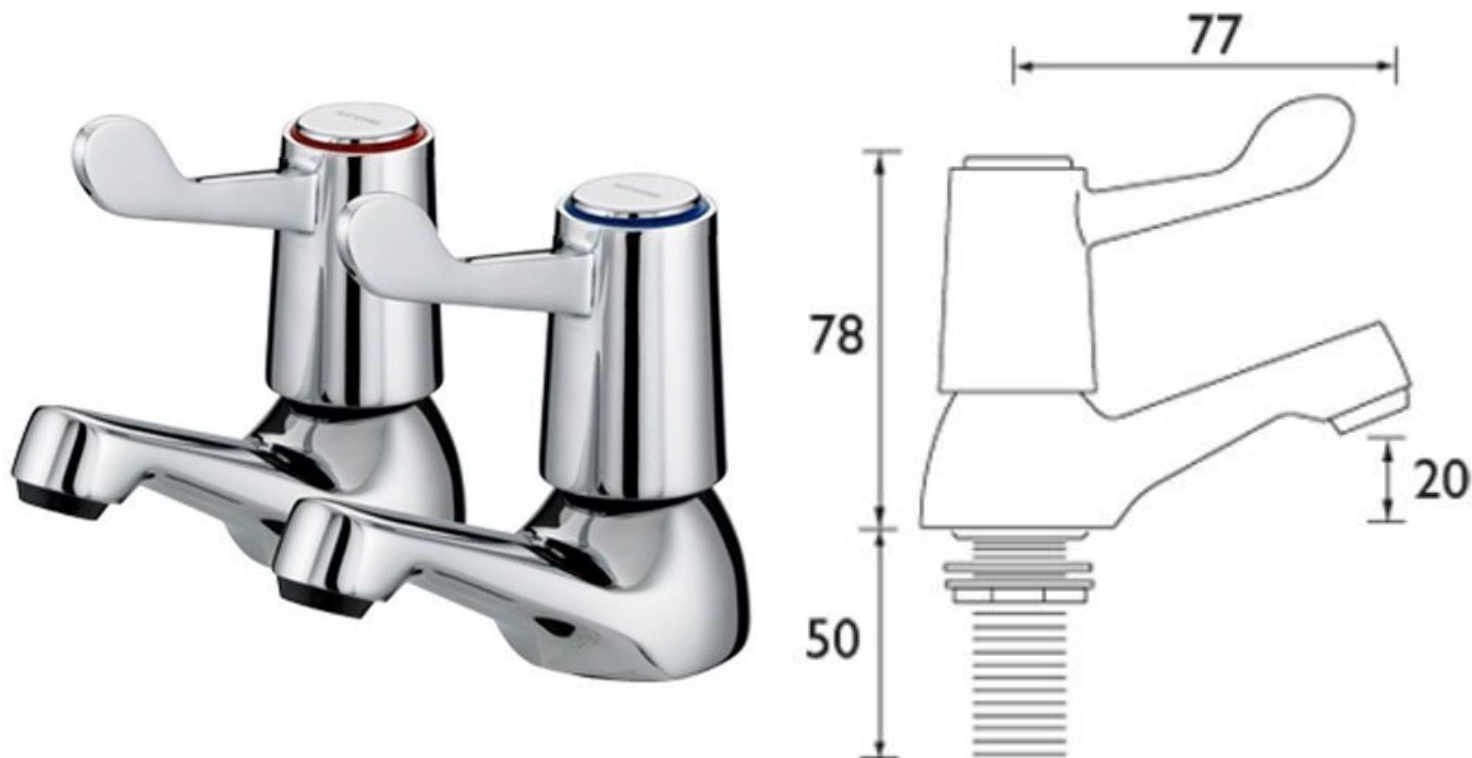

## Lever Operated Basin Taps

Product Code: LTAP

Chrome plated lever basin taps. Supplied in pairs they have a metal 3-inch lever and a chrome plated brass body. This is an ideal tap for the physically impaired or for areas requiring high levels of hand hygiene.

### Tech Spec

3-inch (77mm) chrome plated metal levers  
Quarter turn ceramic disc valves  
½ inch valve and inlet  
Metal back nuts  
WRAS approved  
1 year's manufacturer's warranty against defects  
22mm tap holes required