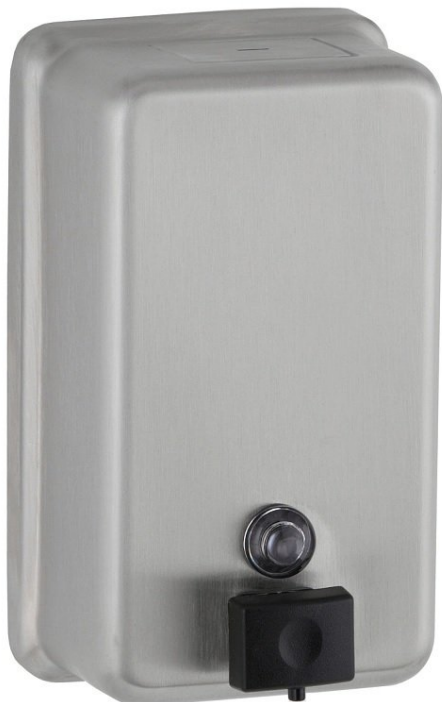

Vertical Mounted Liquid Hand Soap Dispenser

Product Code: SD-V

Stainless steel vertical liquid soap dispenser polished to a satin finish.

This vertical soap dispenser is wall mounted and hold 1.2L of liquid soap. Concealed wall mounting fixings give this soap dispenser a minimalistic look whilst helping to prevent unwanted tampering.

Robust attractive soap dispensers to complement your school wash room.

Delivery

Typically 1 to 2 working days

Tech Spec

Material: Grade 304 stainless steel
Width: 120mm
Height: 205mm
Depth (front to back): 90mm
1.2L Capacity
Pump action soap valve
Concealed wall fixings
Hinged lockable cap for filling