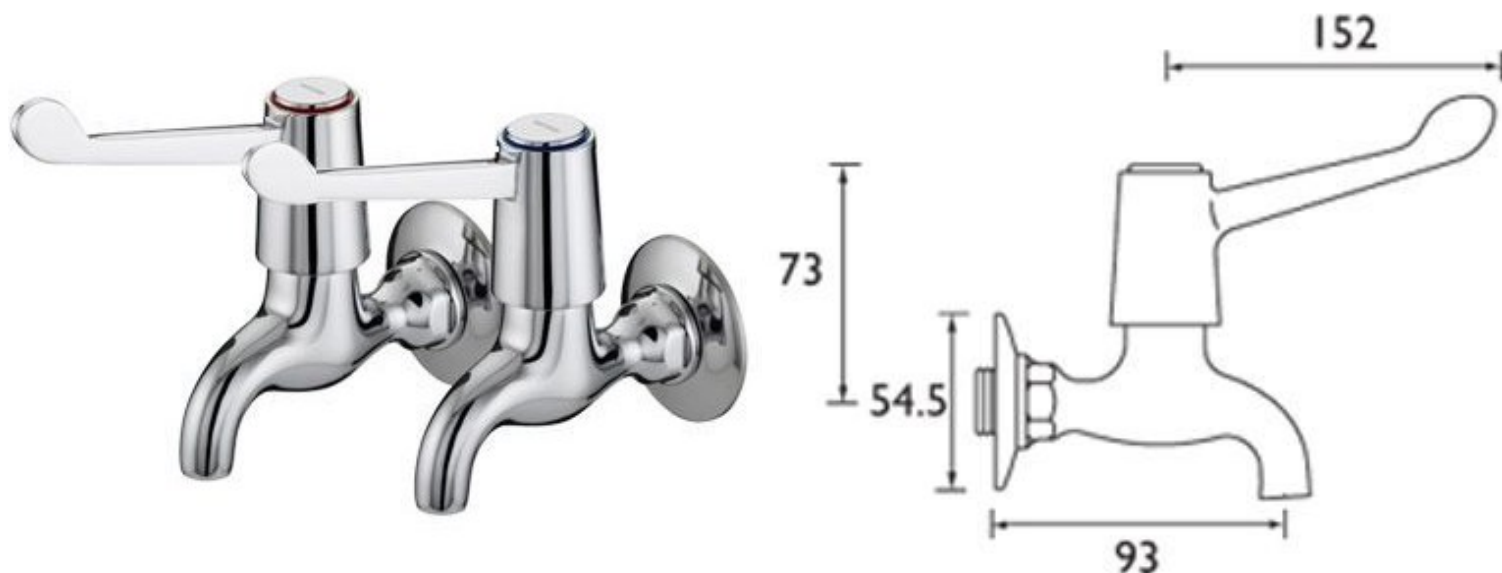

6 Inch Lever Operated Bib Taps

Product Code: LBIB6

Chrome plated wall mounted bib taps with 6-inch operating levers. The 6" lever bib taps are supplied in pairs, have metal chrome plated levers with a chrome plated brass body. The large levers offer ease of use for both disabled or users who require high levels of hand hygiene.

Delivery

Typically 1 to 2 working days

Tech Spec

Wall mounted taps
6-inch (152mm) chrome plated metal levers
Chrome plated brass body
Quarter turn ceramic disc valves
½ inch valve and inlet
Removable round wall plate
WRAS approved
1 year's manufacturer's warranty against defects
Available with 3" (77mm) metal levers

Related products

We supply a full range of [lever operated taps](#), exposed water supply [wall plate elbows](#), and traditional [cross head taps](#).

All pictures shown are for illustration purpose only and may be subject to change without notice. Actual product may vary due to product enhancement. All dimensions shown are for guidance only and may be subject to change or alteration without notice. All items manufactured or purchased separately from a third party to fit our products should be checked against the actual dimensions of the physical product before purchase. We will not be liable for third party costs and consequential loss associated with the items not fitting third party components.