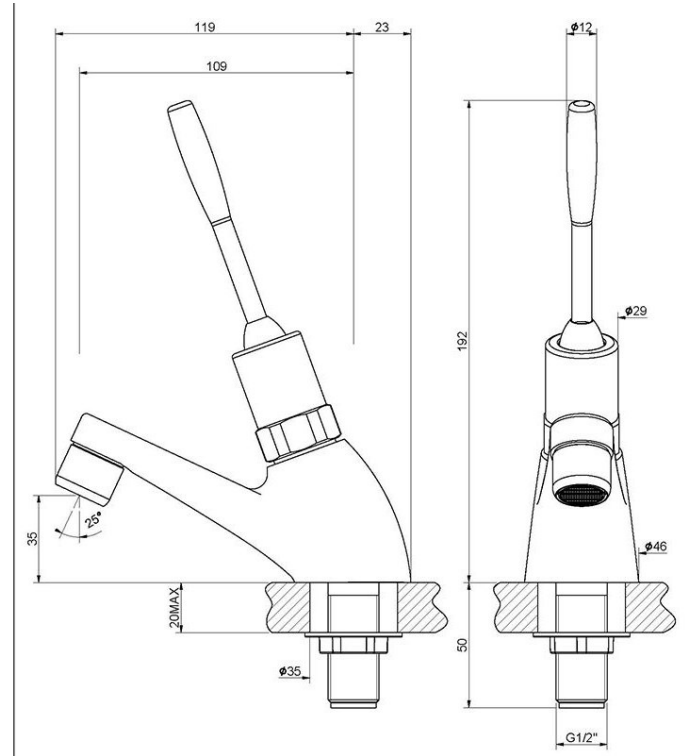

Time Flow Toggle Lever Tap

Product Code: TFLTT

These time flow lever toggle taps are ideal for schools and nurseries. The toggle lever works in all directions and is easy to use for users of all ages. The time flow action prevents the taps being left running and helps save water and costs.

Delivery

From stock typically 1 to 2 working days

Tech Spec

Chrome plated
 Approx 15 seconds time flow
 Time flow tap with lever operation
 Toggle lever works in all directions
 Supplied as single taps
 1/2" inlet
 Brass backnut
 WRAS approved
 22mm tap hole required