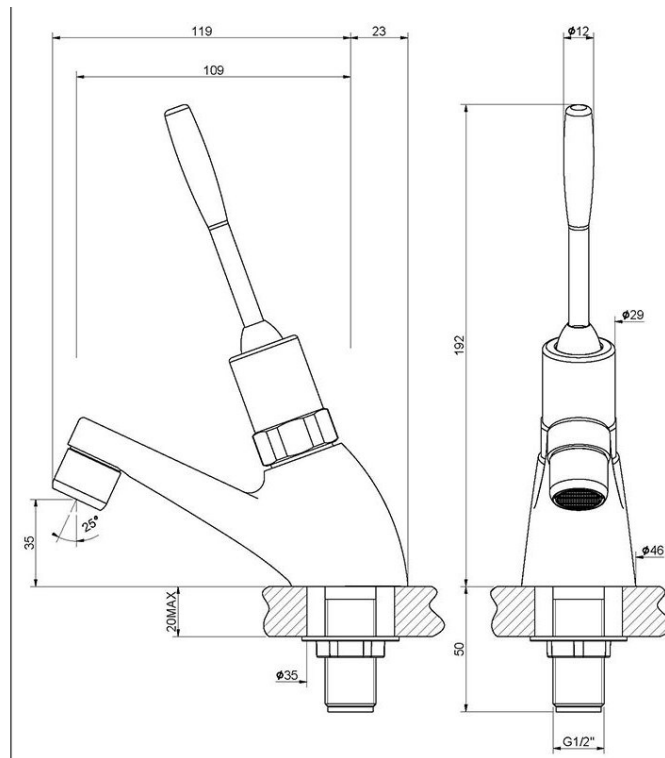

## Time Flow Toggle Lever Tap

Product Code: TFLTT

These time flow lever toggle taps are ideal for schools and nurseries. The toggle lever works in all directions and is easy to use for users of all ages. The time flow action prevents the taps being left running and helps save water and costs.

### Tech Spec

Chrome plated  
Approx 15 seconds time flow  
Time flow tap with lever operation  
Toggle lever works in all directions  
Supplied as single taps  
1/2" inlet  
Brass backnut  
WRAS approved  
22mm tap hole required