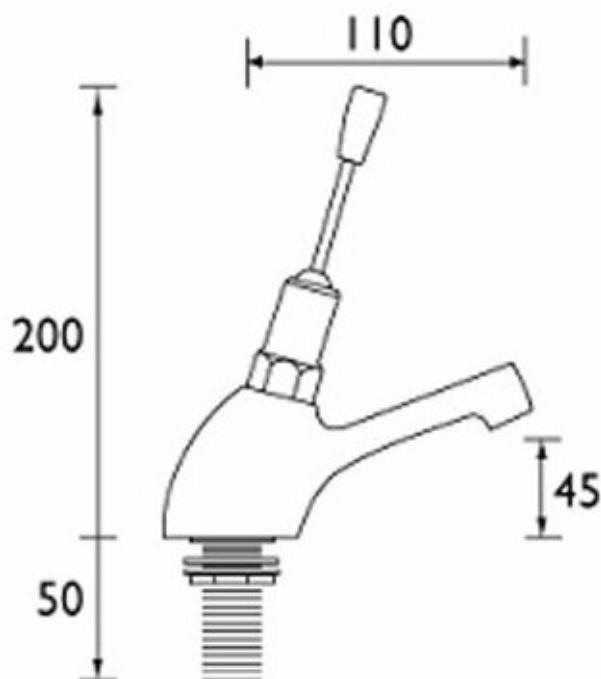

Toggle Lever Basin Tap

Product Code: TLBTAP

This chrome plated toggle lever operated basin tap is ideal for use in schools and unsupervised areas to stop water wastage.

The manually operated toggle lever tap has a multidirectional lever which operates the tap when pushed in any direction, the water will run for approximately 15 seconds before automatically shutting off.

This operation makes the tap ideal for use by younger pupils in schools and nurseries, users with limited mobility, or in unsupervised areas such as sports changing rooms and washrooms.

Delivery

Typically 3 to 5 working days

Tech Spec

Approx. 15 seconds' time flow

Multi directional lever

Supplied as single taps

Complete with hot and cold indices for hot, cold, or pre-mixed use

Chrome plated brass body

1/2" inlet

WRAS approved

1 year's manufacturer's warranty against defects

22mm tap holes required

Related products

We supply [a full range of time flow taps](#).

****All pictures shown are for illustration purpose only and may be subject to change without notice. Actual product may vary due to product enhancement.**