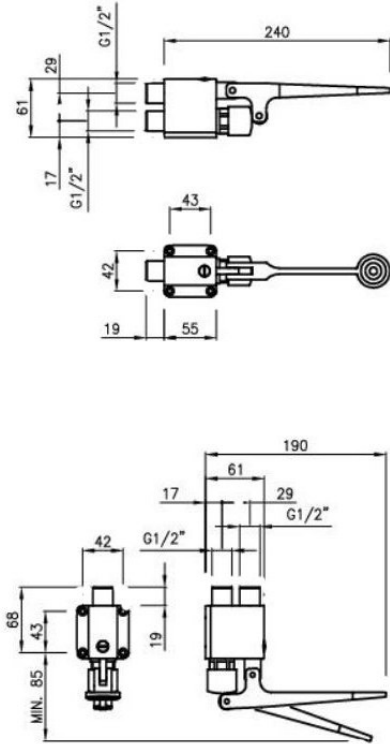

Foot Operated Wall Mounted Pedal Tap

Product Code: WTAP

Foot operated wall mounted lever tap, chrome plated brass body, on/off operation via the foot lever, for use with cold or re mixed water and to be used with a basin mounted or wall mounted water spout.

Delivery

Typically 1 to 2 working days

Tech Spec

Single 1/2" inlet
Single 1/2" outlet
Chrome plated
Wall mounted
WRAS approved
Timing in conformity with EN 816

Specification

Max Inlet Pressure 6 bar
Min Inlet Pressure 0.5 bar
Max Inlet Temperature range 0 to 80c
Inlet Connection 1/2 inch
Outlet Connection 1/2 inch
Flow rate at 3 bar 12 litres per minute