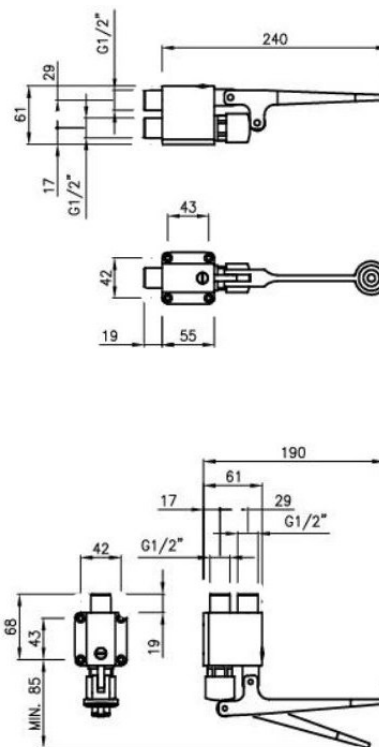

Foot Operated Floor Mounted Pedal Tap

Product Code: FLTAP

Foot operated floor mounted pedal tap, with a single inlet for hot or pre mixed water supply, to be fitted with a basin mounted or wall mounted water spout. On/off operation via the foot pedal, chrome plated brass body.

Delivery

Typically 1 to 2 working days

Tech Spec

Single 1/2" inlet
Single 1/2" outlet
Chrome plated
Floor mounted
WRAS approved
Timing in conformity with EN 816

Specification

Max Inlet Pressure 6 bar
Min Inlet Pressure 0.5 bar
Max Inlet Temperature range 0 to 80c
Inlet Connection 1/2 inch
Outlet Connection 1/2 inch
Flow rate at 3 bar 12 litres per minute

**All pictures shown are for illustration purpose only and may be subject to change without notice. Actual product may vary due to product enhancement.

All dimensions shown are for guidance only and may be subject to change or alteration without notice. All items manufactured or purchased separately from a third party to fit our products should be checked against the actual dimensions of the physical product before purchase. We will not be liable for third party costs and consequential loss associated with the items not fitting third party components.**