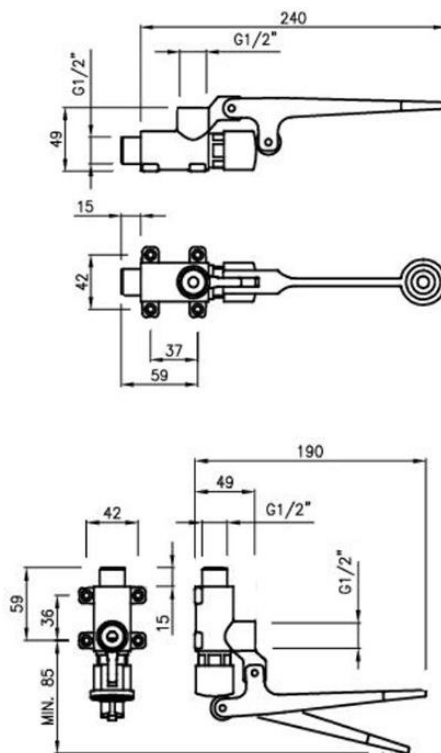

Wall Mounted Foot Lever Tap

Product Code: LFWTAP

Wall mounted foot operated lever tap, chrome plated brass body, on/off operation via the foot lever, for use with cold or re mixed water and to be used with a basin mounted or wll mounted water spout.

Delivery

Typically 1 to 2 working days

Tech Spec

Single 1/2" inlet
 Single 1/2" outlet
 Chrome plated
 Wall mounted
 WRAS approved
 Timing in conformity with EN 816

Specification

Max Inlet Pressure 6 bar
 Min Inlet Pressure 0.5 bar
 Max Inlet Temperature range 0 to 80c
 Inlet Connection 1/2 inch
 Outlet Connection 1/2 inch
 Flow rate at 3 bar 12 litres per minute

**All pictures shown are for illustration purpose only and may be subject to change without notice. Actual product may vary due to product enhancement.

All dimensions shown are for guidance only and may be subject to change or alteration without notice. All items manufactured or purchased separately from a third party to fit our products should be checked against the actual dimensions of the physical product before purchase. We will not be liable for third party costs and consequential loss associated with the items not fitting third party components.**