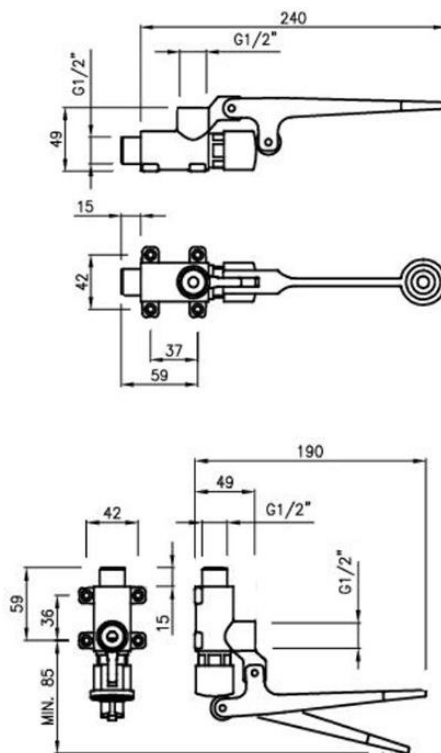

## Floor Mounted Foot Lever Tap

Product Code: LFFLTAP

Floor mounted foot operated pedal tap, with a single inlet for hot or pre mixed water supply, to be fitted with a basin mounted or wall mounted water spout. On/off operation via the foot pedal, chrome plated brass body.

### Tech Spec

Single 1/2" inlet  
Single 1/2" outlet  
Chrome plated  
Floor mounted  
WRAS approved  
Timing in conformity with EN 816

### Specification

Max Inlet Pressure 6 bar  
Min Inlet Pressure 0.5 bar  
Max Inlet Temperature range 0 to 80c  
Inlet Connection 1/2 inch  
Outlet Connection 1/2 inch  
Flow rate at 3 bar 12 litres per minute