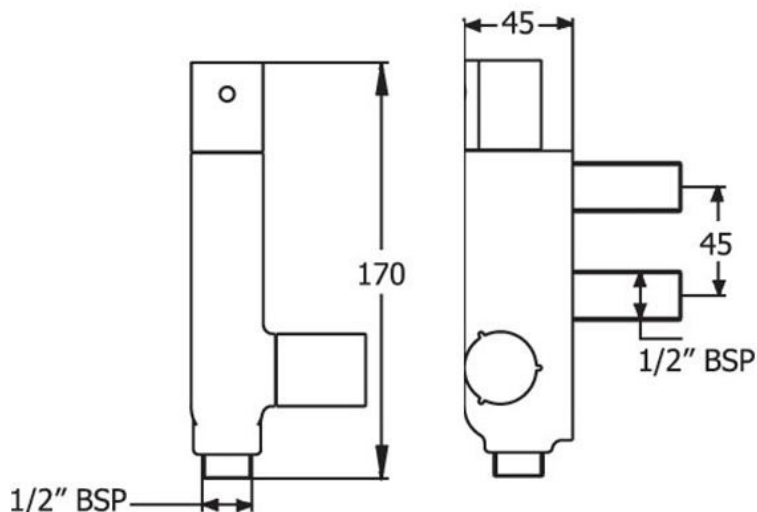

L Shaped Shower Bar Valve

Product Code: METH-LSSBV

Shower bar valve with thermostatic control. This shower bar has separate flow and temperature controls and is small enough for small bathrooms.

Delivery

To order usually 3 to 5 working days

Tech Spec

Height: 170mm
Width: 45mm

Thermostatic bar shower valve
Chrome plated brass
38°C temperature hot stop with override facility
Separate flow and temperature controls
Suitable for high pressure only
1.0 - 5.0 Bar
Perfect for caravans and small spaces
Hot and cold supply
1/2" water connections
WRAS approved

**All pictures shown are for illustration purpose only and may be subject to change without notice. Actual product may vary due to product enhancement.
All dimensions shown are for guidance only and may be subject to change or alteration without notice. All items manufactured or purchased separately from a third party to fit our products should be checked against the actual dimensions of the physical product before purchase. We will not be liable for third party costs and consequential loss associated with the items not fitting third party components.**