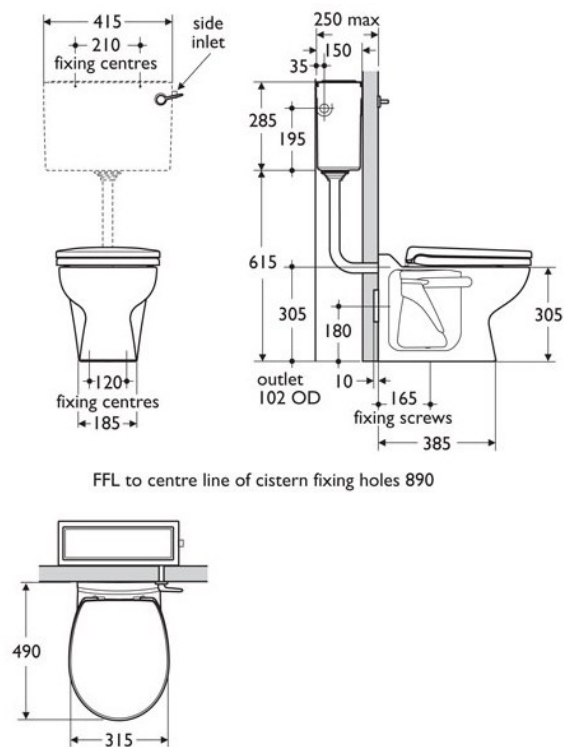

## Infant Height Back to Wall WC Pan

Product Code: ASH-CBTWI

This Armitage Shanks infant height toilet is made from white vitreous china, which is known for its classic looks, exceptional durability, and ease of cleaning and maintenance. Recommended for children between the ages of three and six, this toilet is ideal for nurseries, creches, infant and junior schools.

These infant height toilets are designed to be mounted to the floor, and can be installed with ease using simple fixing screws. The water saving 4.5 litre flush means that you can not only cut down on your water bill, but also do your bit for the environment.

Each infant height WC comes with an optional seat and lid, which are available in a choice of four vibrant colours to appeal to younger children. The seat can be securely fastened down using the predrilled seat fixing holes for added peace of mind. You can also add a matching Armitage Shanks lever-operated plastic cistern, complete with all the relevant fittings.

### Tech specs

Material: white vitreous china  
Width: 315mm  
Height: 305mm  
Depth (front to back): 490mm  
Effective flush volume: 4.5 litres