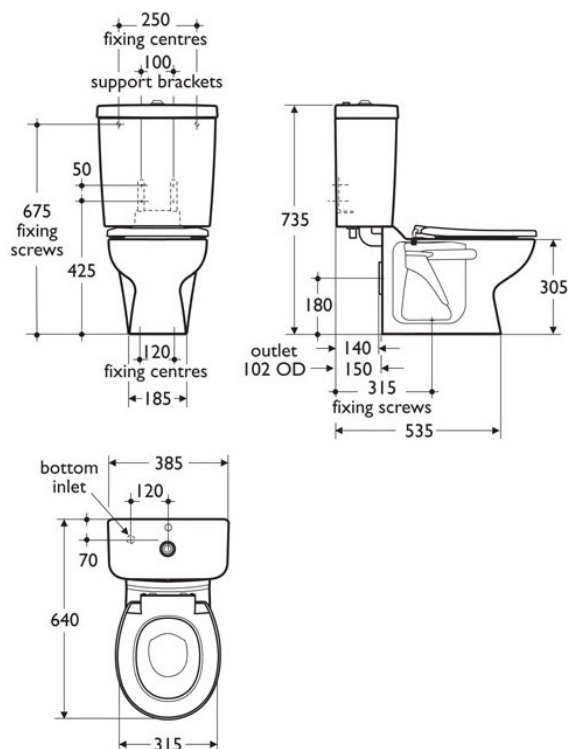

## Infant Height Close Coupled WC Suite

Product Code: ASH-CCI

These Armitage Shanks close coupled infant toilets are specifically designed for use by children between the ages of three and six, making them perfect for infant schools, junior schools, creches and nurseries. Both the cistern and the WC itself are made from rugged vitreous china, which makes the unit both hygienic and easy to clean. These WCs can also help combat toilet anxiety, because they resemble the toilets your pupils are likely to use at home.

The unit is designed to be mounted against a wall and fixed to the floor using screws via a concealed bracket, while the integrated six litre cistern means you don't have to worry about installing a cistern separately. You can customise your close coupled infant toilet with a plastic seat, with or without a lid; both are available in a choice of four child friendly colours. The seat can also be fixed in the downward position for safety reasons.

The cistern comes with a push button flush, but can also be supplied with a side action lever if desired.

### Tech specs

Material: white vitreous china  
Width: 330mm  
Height (including cistern): 735mm  
Height (excluding cistern): 305mm  
Depth (front to back): 645mm  
Effective flush volume: 6 litres