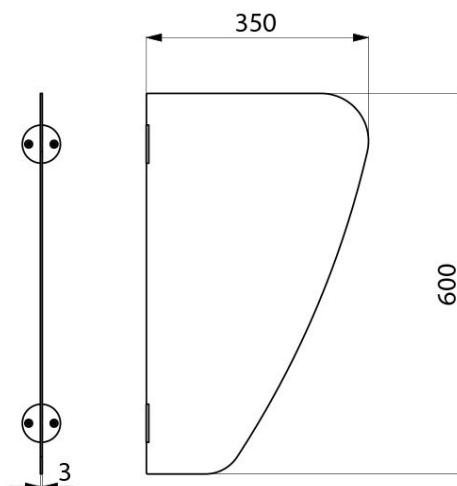

Stainless Steel Bowl Urinal Divider

Product Code: BUDIV

The School Toilets stainless steel bowl urinal divider has been designed to offer privacy for users when installed between wall mounted bowl urinals. The robust stainless steel construction offers vandal resistance and will match [stainless steel bowl urinals](#) or make a nice contrast between china urinals.

Many men, especially younger men and children feel embarrassed by using the toilet around people of their own gender. Paruresis, or '[shy bladder syndrome](#)', is a form of social anxiety that prevents sufferers from being able to go to the toilet in the presence of others. It's thought to affect around [4 million people in the UK](#), although the real total may be far higher - by its very nature, paruresis tends to be underreported. Offering privacy in the toilet should be considered when planning washrooms, and the urinal divider should be considered when installing bowl urinals.

Delivery

3-5 working days.

Tech Specs

Material: 3mm-thick stainless steel panel
Depth: 350mm (projection from wall)
Height (top to bottom): 600mm

Related products

We offer a range of [individual bowl urinals](#) from stock or purpose made