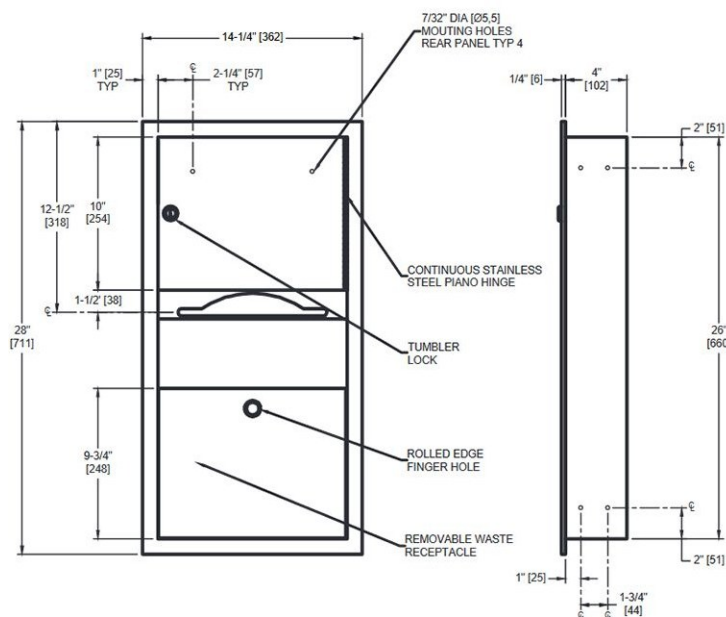

Small Recessed Towel Dispenser Waste Bin

Product Code: CU-2R

The recessed paper towel dispenser and combined waste bin is manufactured from 304 grade stainless steel with an all welded construction. All exposed surfaces are polished to a satin finish.

Designed to be recessed into the wall giving a sleek solution for the provision of hand drying paper towels, and the safe tidy disposal of them after use.

The paper towel dispenser has a full length piano hinge and has a lockable door. The waste bin has a 7.6L capacity and is removable for servicing.

Delivery

Typically 1 to 2 working days

Tech Spec

Material: Grade 304 stainless steel
 Width: 362mm
 Height: 711mm
 Depth: (Front to Back): 102mm
 Towel Capacity: 350 C fold or 475 multi fold paper towels
 Waste Bin Capacity: 7.6L

Related Products

From [soap dispensers](#), [waste bins](#) and [towel dispensers](#) we have the a large range of washroom accessories to fit out your wash rooms.

**All pictures shown are for illustration purpose only and may be subject to change without notice. Actual product may vary due to product enhancement.
 All dimensions shown are for guidance only and may be subject to change or alteration without notice. All items manufactured or purchased separately from a third party to fit our products should be checked against the actual dimensions of the physical product before purchase. We will not be liable for third party costs and consequential loss associated with the items not fitting third party components.**