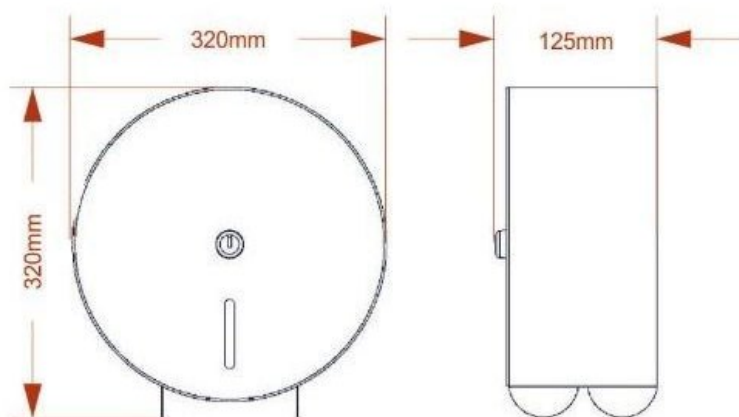

## Stainless Steel Jumbo Toilet Roll Holder

Product Code: J-PLJ41

Jumbo toilet roll holders are manufactured from stainless steel for use in busy toilets.

The jumbo size holds larger size toilet rolls to give a longer interval between refill.

### Tech Spec

Diameter: 320mm

Depth: 125mm

Stainless steel with a brushed finish

Max diameter toilet roll 300mm

Visual level indicator

Hinged refilling door with lock

Locking system uses a T-bar and 118 key

2 1/4 inch core size toilet rolls

Full back plate

\*\*All pictures shown are for illustration purpose only and may be subject to change without notice. Actual product may vary due to product enhancement.