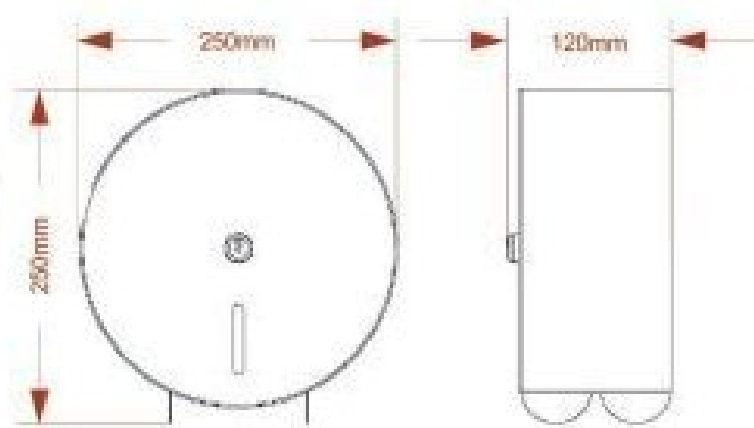

## Graphite Grey Mini Jumbo Toilet Roll Holder

Product Code: J-PLJ40GG

Graphite grey stainless steel 250mm diameter jumbo toilet roll holders. Stainless steel jumbo toilet roll holders help reduce the amount of time you need to spend refilling your toilet roll holders.

### Tech Spec

Diameter: 250mm  
Depth: 120mm  
Epoxy finish in powder coat graphite grey  
Max diameter toilet roll 250mm  
Visual level indicator  
Hinged lockable door for easy access  
Locking system uses a T-bar and 118 key  
Standard 2 1/4 inch core size toilet rolls