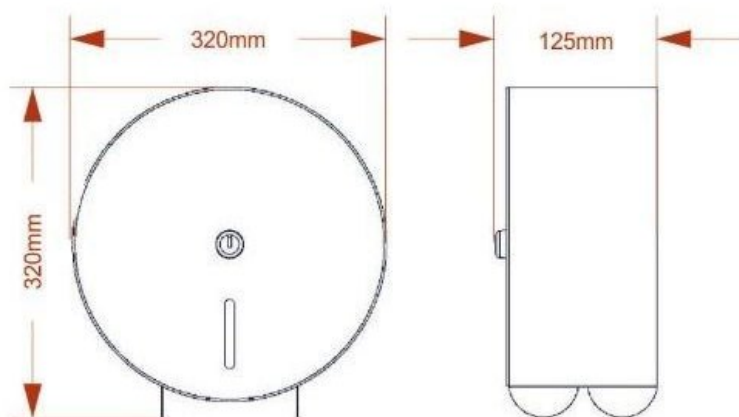

Graphite Grey Jumbo Toilet Roll Holder

Product Code: J-PLJ41GG

Graphite grey 320mm diameter jumbo toilet roll holders. Jumbo toilet roll holders reduce the number of times you need to refill the holder whilst the epoxy grey graphite finish offers an aesthetically pleasing finish for your toilet areas.

Delivery

To order typically 3 to 5 working days

Tech Spec

Diameter: 320mm
Depth: 125mm
Epoxy finish in powder coat graphite grey
320mm diameter
Max diameter toilet roll 300mm
Visual level indicator
Hinged lockable door for easy access
Locking system uses a T-bar and 118 key
Standard 2 1/4 inch core size toilet rolls