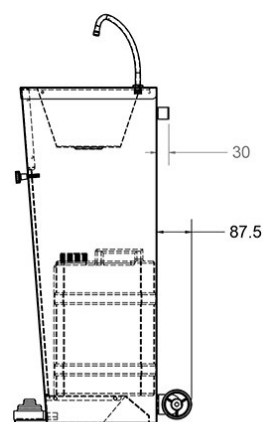

Portable Wash Basin - Foot Pump Operated

Product Code: WBSH-PUMP

The pump operated portable wash basin provides on site hand washing in areas where there is no mains water supply and no waste water connections.

Supplied with a manual foot pump (no electric required) and a 10 litre fresh water container and 10 litre waste water container the portable wash basin can be placed exactly where it is needed. Easily moved the hand wash basin is mounted on four wheels with two of the wheels supplied with brakes to ensure it doesn't move when sited.

Ideal for school sports days, visitor days and any occasion that requires temporary on site hand washing.

Delivery

Typically 1 to 2 working days

Tech Spec

Width: 500mm
Front to Back: 400mm
Height: 866mm
Manual foot pump (no electricity required)
Swivel basin spout
10 litre fresh water container
10 litre waste water container
Left hand tap hole
Complete with 32mm waste with flexible waste pipe into waste container
Four castor wheels (two braked)

Related products

We also supply [wall mounted basins](#) in other sizes, or alternatively [inset wash basins](#) to mount into vanity units are available.

**All pictures shown are for illustration purpose only and may be subject to change without notice. Actual product may vary due to product enhancement.
All dimensions shown are for guidance only and may be subject to change or alteration without notice. All items manufactured or purchased separately from a third party to fit our products should be checked against the actual dimensions of the physical product before purchase. We will not be liable for third party costs and consequential loss associated with the items not fitting third party components.**