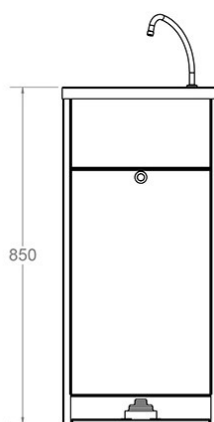

Portable Wash Basin - Foot Pump Operated

Product Code: WBSH-PUMP

The pump operated portable wash basin provides on site hand washing in areas where there is no mains water supply and no waste water connections.

Supplied with a manual foot pump (no electric required) and a 10 litre fresh water container and 10 litre waste water container the portable wash basin can be placed exactly where it is needed. Easily moved the hand wash basin is mounted on four wheels with two of the wheels supplied with brakes to ensure it doesn't move when sited.

Ideal for school sports days, visitor days and any occasion that requires temporary on site hand washing.

Delivery

Typically 1 to 2 working days

Tech Spec

Width: 500mm
Front to Back: 400mm
Height: 866mm
Manual foot pump (no electricity required)
Swivel basin spout
10 litre fresh water container
10 litre waste water container
Left hand tap hole
Complete with 32mm waste with flexible waste pipe into waste container
Four castor wheels (two braked)

Related products

We also supply [wall mounted basins](#) in other sizes, or alternatively [inset wash basins](#) to mount into vanity units are available.

**All pictures shown are for illustration purpose only and may be subject to change without notice. Actual product may vary due to product enhancement.
All dimensions shown are for guidance only and may be subject to change or alteration without notice. All items manufactured or purchased separately from a third party to fit our products should be checked against the actual dimensions of the physical product before purchase. We will not be liable for third party costs and consequential loss associated with the items not fitting third party components.**