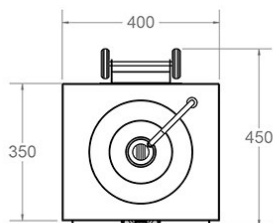

Portable Wash Basin - Foot Pump Operated

Product Code: WBSH-PUMP

The pump operated portable wash basin provides on site hand washing in areas where there is no mains water supply and no waste water connections.

Supplied with a manual foot pump (no electric required) and a 10 litre fresh water container and 10 litre waste water container the portable wash basin can be placed exactly where it is needed. Easily moved the hand wash basin is mounted on four wheels with two of the wheels supplied with brakes to ensure it doesn't move when sited.

Ideal for school sports days, visitor days and any occasion that requires temporary on site hand washing.

Delivery

Typically 1 to 2 working days

Tech Spec

Width: 500mm
Front to Back: 400mm
Height: 866mm
Manual foot pump (no electricity required)
Swivel basin spout
10 litre fresh water container
10 litre waste water container
Left hand tap hole
Complete with 32mm waste with flexible waste pipe into waste container
Four castor wheels (two braked)

Related products

We also supply [wall mounted basins](#) in other sizes, or alternatively [inset wash basins](#) to mount into vanity units are available.

**All pictures shown are for illustration purpose only and may be subject to change without notice. Actual product may vary due to product enhancement.
All dimensions shown are for guidance only and may be subject to change or alteration without notice. All items manufactured or purchased separately from a third party to fit our products should be checked against the actual dimensions of the physical product before purchase. We will not be liable for third party costs and consequential loss associated with the items not fitting third party components.**