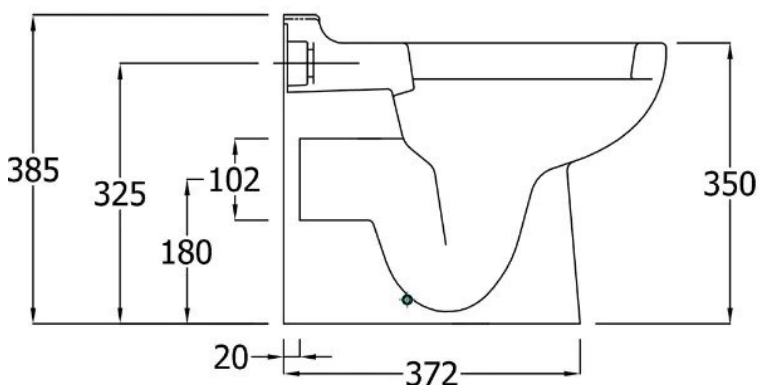

Back to Wall Junior Height WC

Product Code: SC-SBTW-J

Manufactured in white vitreous china to BS3402 standards, this 350mm high toilet is designed for school children aged 7-11 years old. Its sleek design ensures easy cleaning and it is intended for use with a concealed cistern.

The unit comes complete with a floor fixing kit, and an optional seat is available (see options). The image displays the unit with the optional seat only.

Delivery

Usually 5 working days.

Tech specs

Material: white vitreous china
Width: 330mm
Height: 350mm to the rim
Depth (front to back): 480mm
Tested flush volume as low as 4/2.6 litres