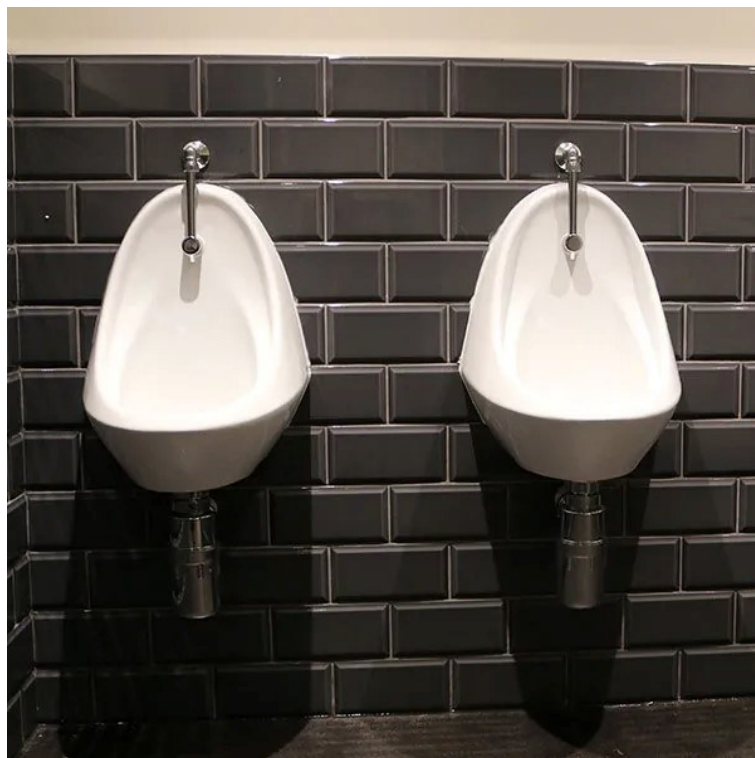

China Bowl Urinals

Product Code: SC-CBU

Our bowl urinals made from vitreous china are compatible with both concealed and exposed cisterns. They are supplied as standard single units without pipe work and cisterns, these can be added in the options. The urinals come complete with wall fixing brackets and waste, and their sleek design makes them easy to clean.

Delivery

Usually 5 working days

Tech specs

Material: Alpine white vitreous china
Width: 355mm
Height: 445mm
Depth (front to back): 330mm

Extras

Top or back entry spreader
Cisterns and pipework
Marnic Water Watch flush controller