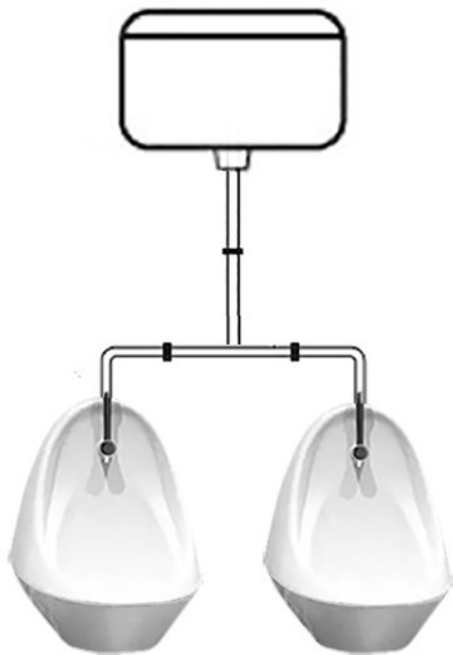

Range of 2 China Bowl Urinals

Product Code: SC-R2CBU

Our bowl urinals are made from vitreous china and are designed to be compatible with both concealed and exposed cisterns.

The range of 2 is supplied with 2 china bowl urinals, sparge pipework, and a cistern, we provide options for either top or back entry inlet for either exposed or concealed cisterns. The range includes waste components, 2 resealing plastic bottle traps and fixing hinges.

Tech Spec

445mm high.
355mm wide.
330mm front to back.

Delivery

Usualy 5 working days.

Extras

Marnic Water Watch flush controller.

**All pictures shown are for illustration purpose only and may be subject to change without notice. Actual product may vary due to product enhancement.
All dimensions shown are for guidance only and may be subject to change or alteration without notice. All items manufactured or purchased separately from a third party to fit our products should be checked against the actual dimensions of the physical product before purchase. We will not be liable for third party costs and consequential loss associated with the items not fitting third party components.**