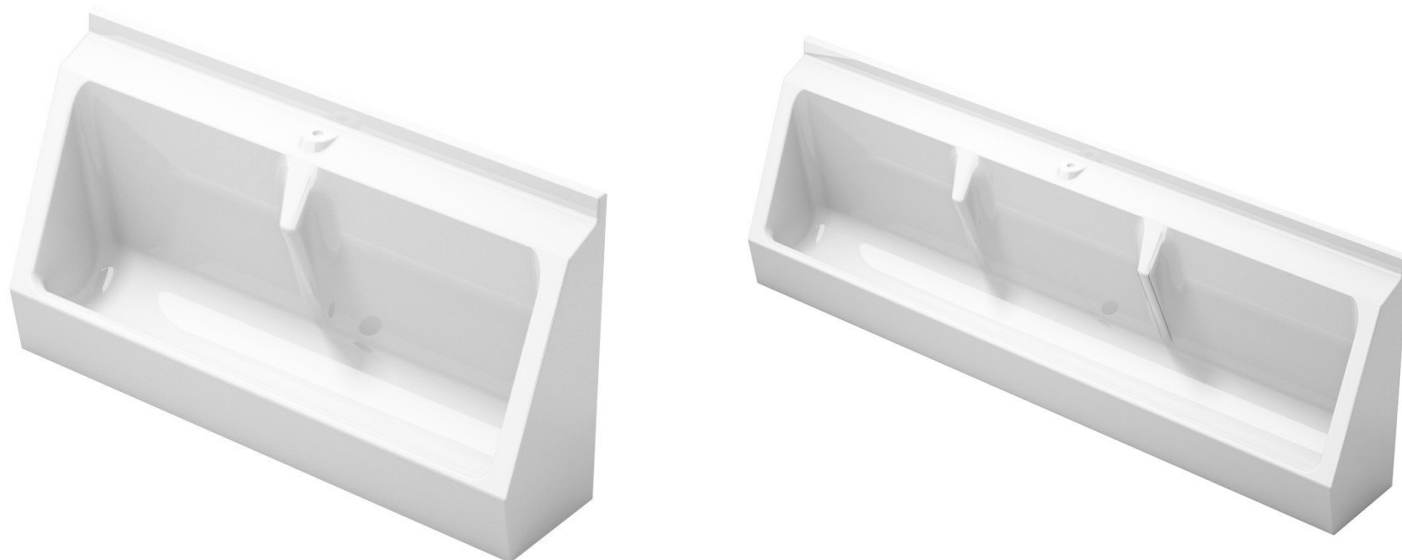

Waterless GRP Urinal Wall mounted

Product Code: WUWM

GRP Waterless Trough Urinals

Product code WUWM

Trough urinals manufactured from GRP material, which is a lightweight, durable material with a smooth gloss finish that is easy to clean and very low maintenance. Wall mounted urinals offer a cleaner, easier to install, and cheaper alternative to traditional individual [bowl urinals](#). The WUWM model urinals are available to order online 4 standard sizes 600mm, 1200mm, 1800mm, 2400mm and are as standard 1, 2 and 3 user units, they can also be manufactured to order in a range of sizes. The urinals come complete as standard with a waterless cartridge waste.

- GRP Material.
- **4 standard sizes in stock for immediate despatch.**
- 4 standard sizes - 600mm, 1200mm, 1800mm and 2400mm.
- Centre waste fitting.
- Supplied complete with a waterless cartridge waste.
- Supplied in gloss white as standard.
- Available in a wide range of different colours on special order.

Waterless Cartridge

The waterless cartridge sanitises & freshens to help prevent foul odours, this protects the environment and improves the whole washroom experience for all staff and users. The waterless cartridge incorporates 35 BILLION bacteria and releases 3-500,000 bacteria every day. The bacteria multiply every 15-20 minutes, building vast colonies within the waste pipe work which destroys uric salts and lime scale.

Delivery

- Currently 2 - 3 working weeks.

Size

- Height 655mm.
- Projection 284mm.
- Length as ordered - 600mm 1 user, 1200mm 2 user, 1800mm 3 user, 2400mm 4 user.

Optional Extras

- Waterless replacement cartridge.