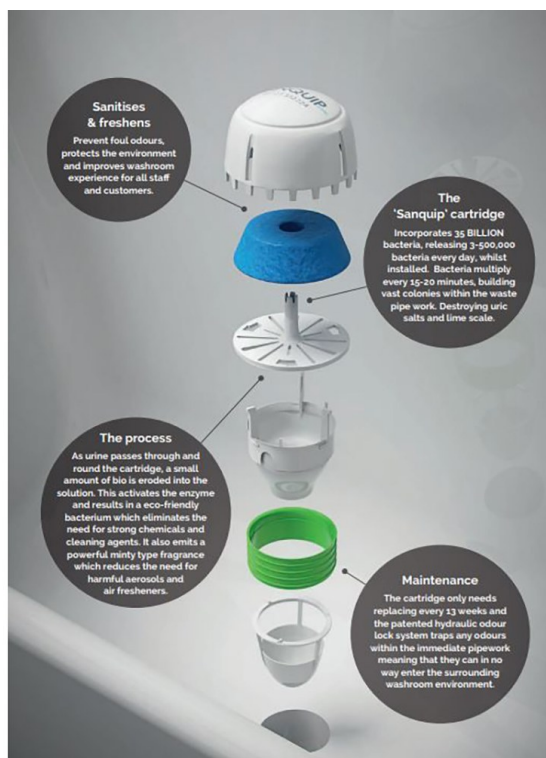

Cartridge Installation Kit

Product Code: WU-KIT

Waterless Urinal Waste Cartridge Installation Kit

Product Code WU-KIT

The waterless cartridge installation kit allows you to convert a traditional urinal waste into a waterless urinal waste.

- Convert traditional urinal waste to a waterless cartridge waste.
- Prevents foul odours.
- This cartridge only needs to be replaced every 13 weeks.
- Comes with a minty fragrance which reduces the need for harmful aerosol air fresheners.

Waterless Cartridge

The waterless cartridge sanitises & freshens to help prevent foul odours, this protects the environment and improves the whole washroom experience for all staff and users. The waterless cartridge incorporates 35 BILLION bacteria and releases 3-500,000 bacteria every day. The bacteria multiply every 15-20 minutes, building vast colonies within the waste pipe work which destroys uric salts and lime scale.