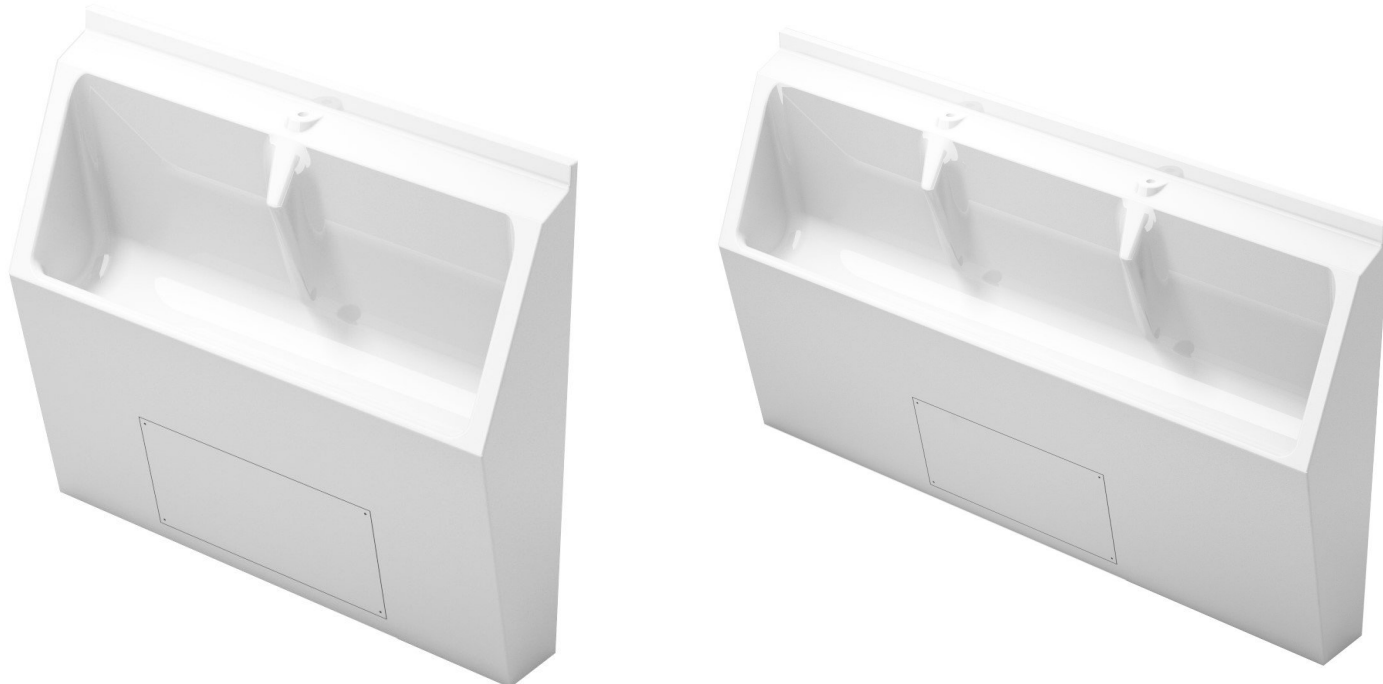

Waterless GRP Urinal Floor Standing

Product Code: WUFS

GRP Waterless Floor Standing Trough Urinals

Product code WUFS

Trough urinals are made from GRP material, which is a lightweight, durable substance with a smooth gloss finish that is easy to clean and requires minimal maintenance. Floor-standing urinals come complete with end panels to make them suitable as standalone units or you can install them side by side to create any size from a combination of different standard sizes. The WUFS model urinals are available to order online in three standard sizes: 600mm, 1200mm, 1800mm and as standard, they are available in 1, 2, and 3-user units. They can also be custom-made to order in a variety of sizes. The urinals come complete with a waterless cartridge waste as standard.

- GRP Material.
- 3 standard sizes - 600mm, 1200mm, 1800mm.
- Centre waste fitting.
- Supplied complete with a waterless cartridge waste.
- Supplied in gloss white as standard.
- Available in a wide range of different colours on special order.

Waterless Cartridge

The waterless cartridge sanitises & freshens to help prevent foul odours, this protects the environment and improves the whole washroom experience for all staff and users. The waterless cartridge incorporates 35 BILLION bacteria and releases 3-500,000 bacteria every day. The bacteria multiply every 15-20 minutes, building vast colonies within the waste pipe work which destroys uric salts and lime scale.

Delivery

- Currently 2 - 3 working weeks

Size

- Height 1092mm.
- Projection 285mm.
- Length as ordered - 600mm 1 user, 1200mm 2 user, 1800mm 3 user.

Optional Extras

- Waterless replacement cartridge.

**All pictures shown are for illustration purpose only and may be subject to change without notice. Actual product may vary due to product enhancement.
All dimensions shown are for guidance only and may be subject to change or alteration without notice. All items manufactured or purchased separately from a third party to fit our products