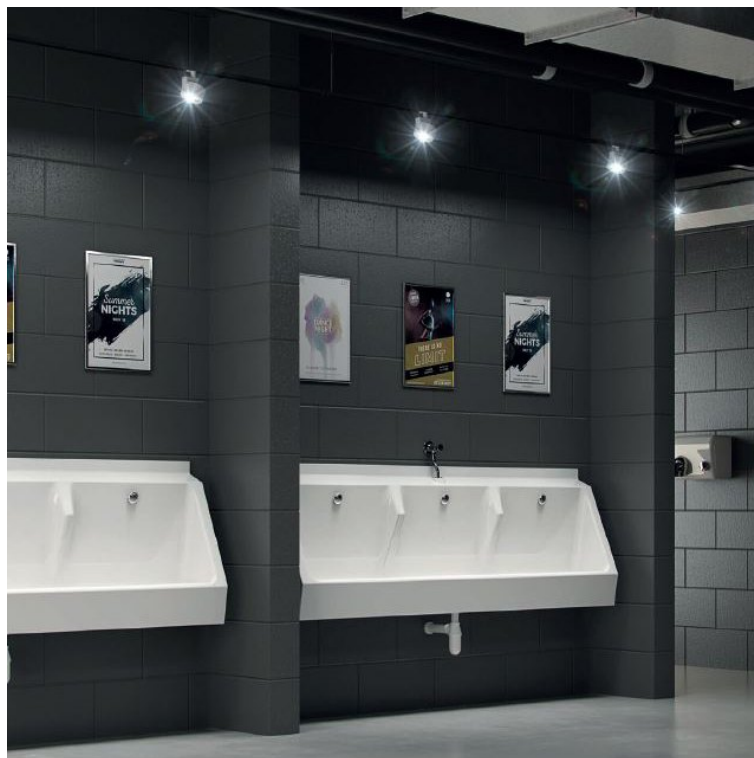

GRP Urinal Wall Mounted

Product Code: GRP-WHU

GRP Trough Urinals

Product code GRP-WHU

Trough urinals manufactured from GRP (glass reinforced plastic) are lightweight, durable and feature a smooth, glossy finish that is easy to clean and requires minimal maintenance. Wall mounted urinals provide cleaner, more cost effective and simpler to install option compared to traditional [bowl urinals](#). The GRP-WHU model urinals are available in four standard sizes: 600mm, 1200mm, 1800mm, 2400mm and are typically offered in 1, 2, 3 and 4 user configurations, custom sizes can also be produced upon request. The urinals are equipped with a 1185mm long stainless steel 22mm downpipe, chrome button spreaders, a white plastic auto cistern and a 38mm plastic domed waste outlet.

- GRP Material.
- **4 standard sizes in stock.**
- 4 standard sizes - 600mm, 1200mm, 1800mm and 2400mm.
- Centre waste fitting.
- Supplied complete with a 1185mm long stainless steel 22mm downpipe, chrome button spreaders , a white plastic auto cistern and a 38mm plastic domed waste outlet.
- Supplied with a steel fixing bracket.
- Supplied in gloss white as standard.
- Available in a wide range of different colours on special order.

Delivery

- Currently 2 - 3 working weeks.

Size

- Height 655mm.
- Projection 284mm.
- Length as ordered - 600mm 1 user, 1200mm 2 user, 1800mm 3 user, 2400mm 4 user.

Optional Extras

- [Waterless versions available](#)

**All pictures shown are for illustration purpose only and may be subject to change without notice. Actual product may vary due to product enhancement.
All dimensions shown are for guidance only and may be subject to change or alteration without notice. All items manufactured or purchased separately from a third party to fit our products should be checked against the actual dimensions of the physical product before purchase. We will not be liable for third party costs and consequential loss associated with the items not fitting third party components.**