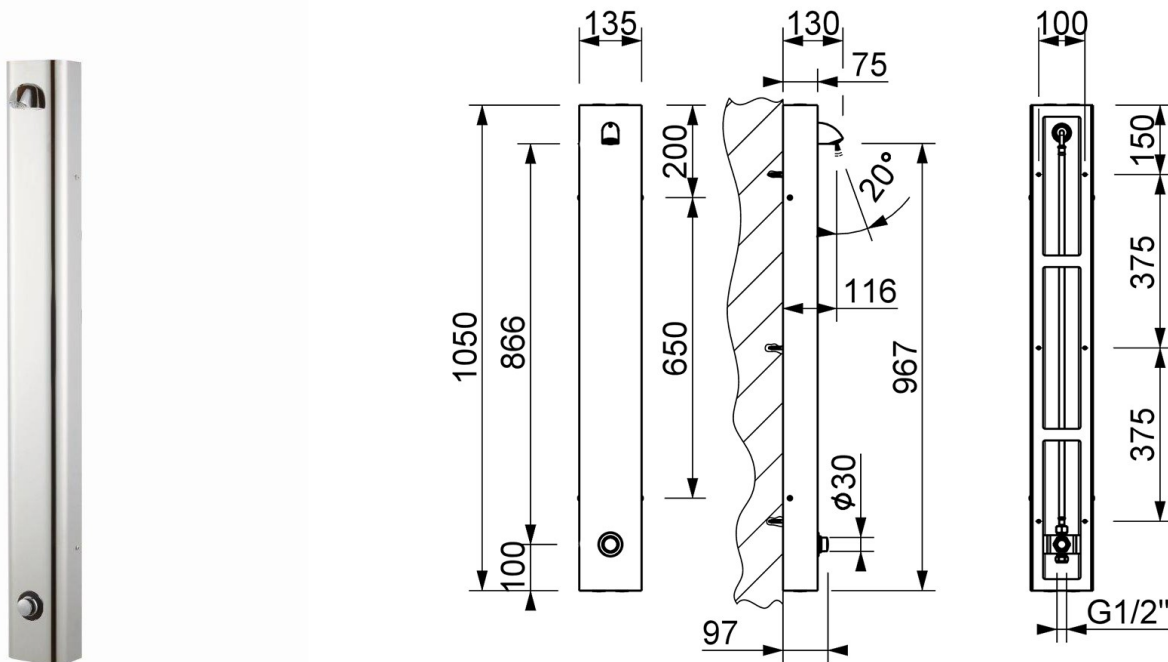

Stainless Steel Shower Panel - Press Button

Product Code: SHPAN-PB

This wall-mounted, heavy-duty, stainless steel shower panel is built for heavy use and easy upkeep. Perfect for schools, sports centres, prisons, mental health units, and other public facilities.

The shower panel has a tamper-resistant push-button that will operate the water flow for 15–25 seconds, helping save water. The shower head is tamper resistant and anti-ligature. The shower panel is used in a lot of changing rooms and sports centres and offers a better cleaner alternative to exposed valves and pipes.

Delivery

From stock typically 1 to 2 working day

Tech Specs

Height: 1050mm.
Width: 135mm.
Projection: 129mm.
Stainless steel shower panel.
Vandal resistant.
Press button time flow valve.
15 to 25 seconds run time.
Anti-ligature shower head.
Polished stainless steel body with chrome plated valve and head.
Concealed wall fixings.
Supply - 1/2" inlet for premixed or cold water.
Suitable for top / bottom and back entry pipe installation.
Min working pressure: 0.5 Bar
Max working pressure: 6.0 Bar.
Flow rate to 15 litres per minute at 3 bar.
Ideal for areas where a compact and vandal resistant shower panel is required.