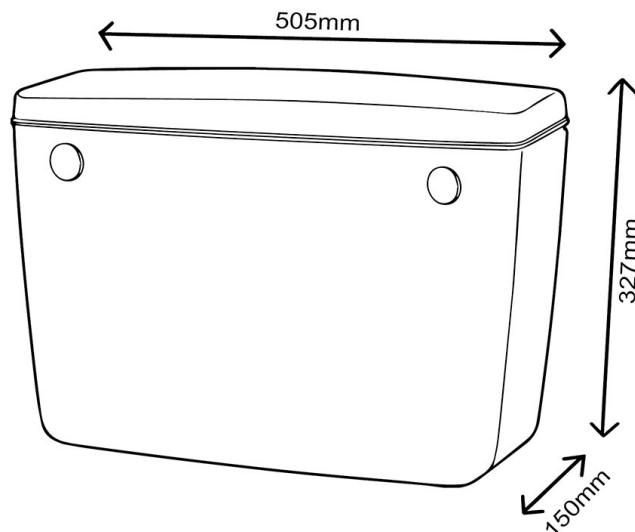

Plastic Auto Cistern 9 or 13.65 Litres

Product Code: UPAC

Plastic Automatic Flushing Cistern For Urinals (9 or 13.65 litres)

Product Code: UPAC

The plastic urinal cistern is a high-performance automatic flushing solution, ideal for exposed or concealed urinal installations in both commercial and domestic washrooms. Designed for reliability and ease of use, this cistern delivers consistent, hygienic flushing with manually adjustable settings to suit a wide range of applications.

With two flush volumes of 2 or 3 gallons, the UPAC auto cistern is perfect for everything from new build projects to retrofit installations, offering flexibility, efficiency, and long-term performance.

Dimensions

- Width: 505mm.
- Height: 327mm.
- Depth: 150mm.

Includes

- White plastic cistern casing.
- White plastic cistern lid.
- Auto syphon (9 or 13,65 litres) with 1" threaded tail and fixing nut.
- Petcock to adjust water inlet flow.